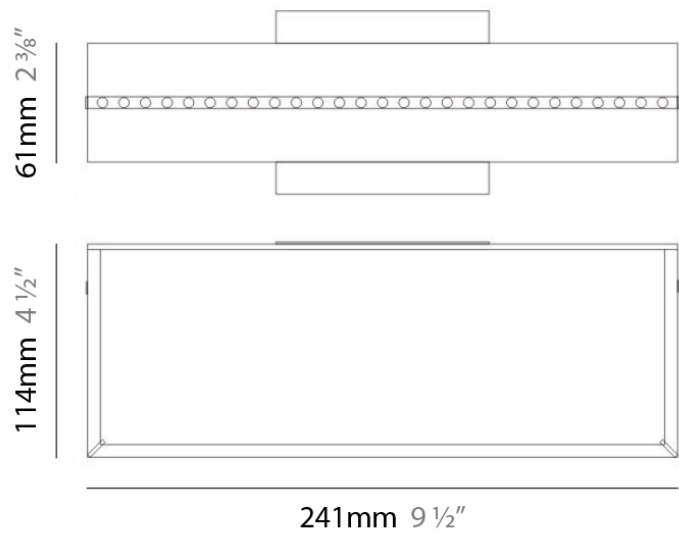

LINEA SURFACE

D93068

GENERAL

Series: Linea
Brand: Milan
Division: Design
Mounting Type: Surface
Mounting Location: Wall
Subcategory: Ambient

PHYSICAL

Shape: Rectangle
Length (mm): 241
Length (in): 9 ½
Width (in): 9 ½
Height (mm): 61
Height (in): 2 ¾
Extension (mm): 114
Extension (in): 4 ½
Light Distribution: Direct / Indirect
Weight (kg): 2.27
Weight (lbs): 5
Diffuser: White Glass
Fixture Finish: BLK
Fixture Material: Glass / Aluminum

ELECTRICAL

Number of Lamps: 1
Lamp Type: LED Retrofit / Halogen
Lamp Shape: T3
Bulb Included: Bulb Not Included
Total Output Wattage (W): 23 / 150
Max. Wattage Per Lamp (W): 23 / 150
Lamp Base: RSC
Input Voltage (V): 120

LED

OPTICAL

RATINGS AND CERTIFICATIONS

Certified By: CSA Certified to UL and CSA Standards
IP rating: IP20