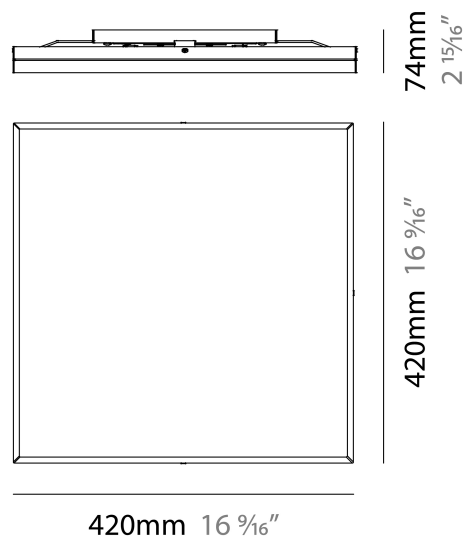

LINEA SURFACE

D92038

PROJECT	_____
TYPE	_____
NOTES	_____
QUANTITY	_____
DATE	_____

GENERAL

Series: Linea
Brand: Milan
Division: Design
Mounting Type: Surface
Mounting Location: Ceiling
Subcategory: Flush Mount

PHYSICAL

Shape: Square
Length (mm): 420
Length (in): 16 1/2
Width (mm): 420
Width (in): 16 1/2
Height (mm): 76
Height (in): 3.0
Extension (mm): 76
Extension (in): 3.0
Weight (kg): 4.09
Weight (lbs): 9.02
Diffuser: White Glass
Fixture Material: Glass / Aluminum

ELECTRICAL

Number of Lamps: 1
Lamp Type: LED Retrofit / Halogen
Lamp Shape: T3
Bulb Included: Bulb Not Included
Total Output Wattage (W): 23 / 150
Max. Wattage Per Lamp (W): 23 / 150
Lamp Base: RSC
Dimming: Non-Dimmable
Driver Included: No
Input Voltage (V): 120

LED

OPTICAL

RATINGS AND CERTIFICATIONS

Certified By: CSA Certified to UL and CSA Standards
IP rating: IP20