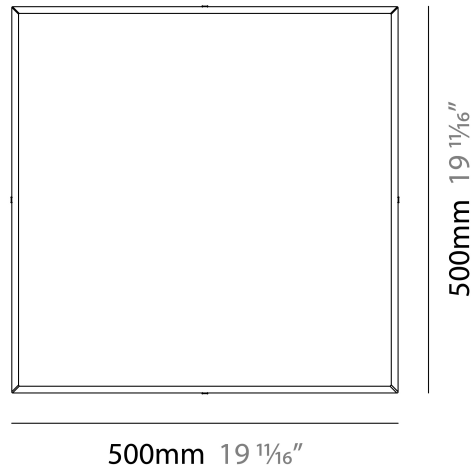

LINEA SURFACE

D92067

GENERAL

Series: Linea
Brand: Milan
Division: Design
Mounting Type: Surface
Mounting Location: Ceiling
Subcategory: Ambient

PHYSICAL

Shape: Rectangle
Length (mm): 500
Length (in): 19 3/4
Width (mm): 500
Width (in): 19 3/4
Height (mm): 89
Height (in): 3 1/2
Weight (kg): 4.5
Weight (lbs): 10
Diffuser: White Glass
Fixture Finish: SST
Fixture Material: Glass / Aluminum

ELECTRICAL

Number of Lamps: 1+1
Lamp Type: T5 Circline Fluorescent
Bulb Included: Bulb Not Included
Total Output Wattage (W): 62
Max. Wattage Per Lamp (W): 22W + 40W
Lamp Base: 2GX13
Dimming: Non-Dimmable
Input Voltage (V): 120
Lamp Voltage (V): 120

LED

OPTICAL

RATINGS AND CERTIFICATIONS

Certified By: CSA Certified to UL and CSA Standards
IP rating: IP20

PROJECT
TYPE
NOTES
QUANTITY
DATE